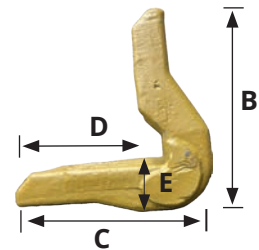

Upgrade your buckets to ultra heavy duty with our range of bucket protection.

HEEL SHROUDS

Product Code	Original Part No.	Machine Size	Dimensions (mm)					Weight (Kg)
			A	B	C	D	E	
HS140/022/110	HS140-110	15T - 20T	110	140	140	110	30	4.6
HS175/015/140	HS175-140	20T - 40T	140	175	175	115	40	10.6
HS190/016/230	HS230-190	40T - 80T	190	230	230	165	45	19.8