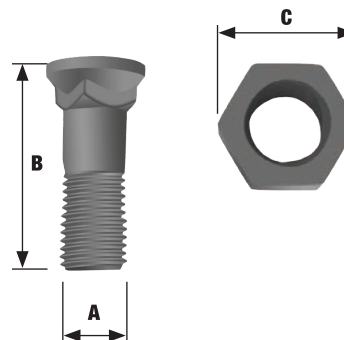

### LEFT HAND

Product Code	Original Part No.	Series	Dimensions (mm)					Weight (Kg)
			A	B	C	D	Ø	
BTJCB/LH0/00	53103208	3CX	87.5	57	44.5	21	20.5	5.25

### CENTRE

Product Code	Original Part No.	Series	Dimensions (mm)					Weight (Kg)
			A	B	C	D	Ø	
BTJCB/C00/00	53103205	3CX	245	57	44.5	21	20.5	2.5

### RIGHT HAND

Product Code	Original Part No.	Series	Dimensions (mm)					Weight (Kg)
			A	B	C	D	Ø	
BTJCB/RH0/00	53103209	3CX	87.5	57	44.5	21	20.5	5.25

### FASTENERS

Product Code	Item	Series	Dimensions		
			A	B	C
PB034/063/00	Bolt	3CX	3/4"	2 3/4"	
PN034/000/00	Nut	3CX			28mm

LEFT HAND						
Product Code	Original Part No.	Series	Dimensions (mm)			Weight (Kg)
			A	B	Ø	
BTKUB/LH0/00	4210091011	K2	17.0	55	16.5	1.80