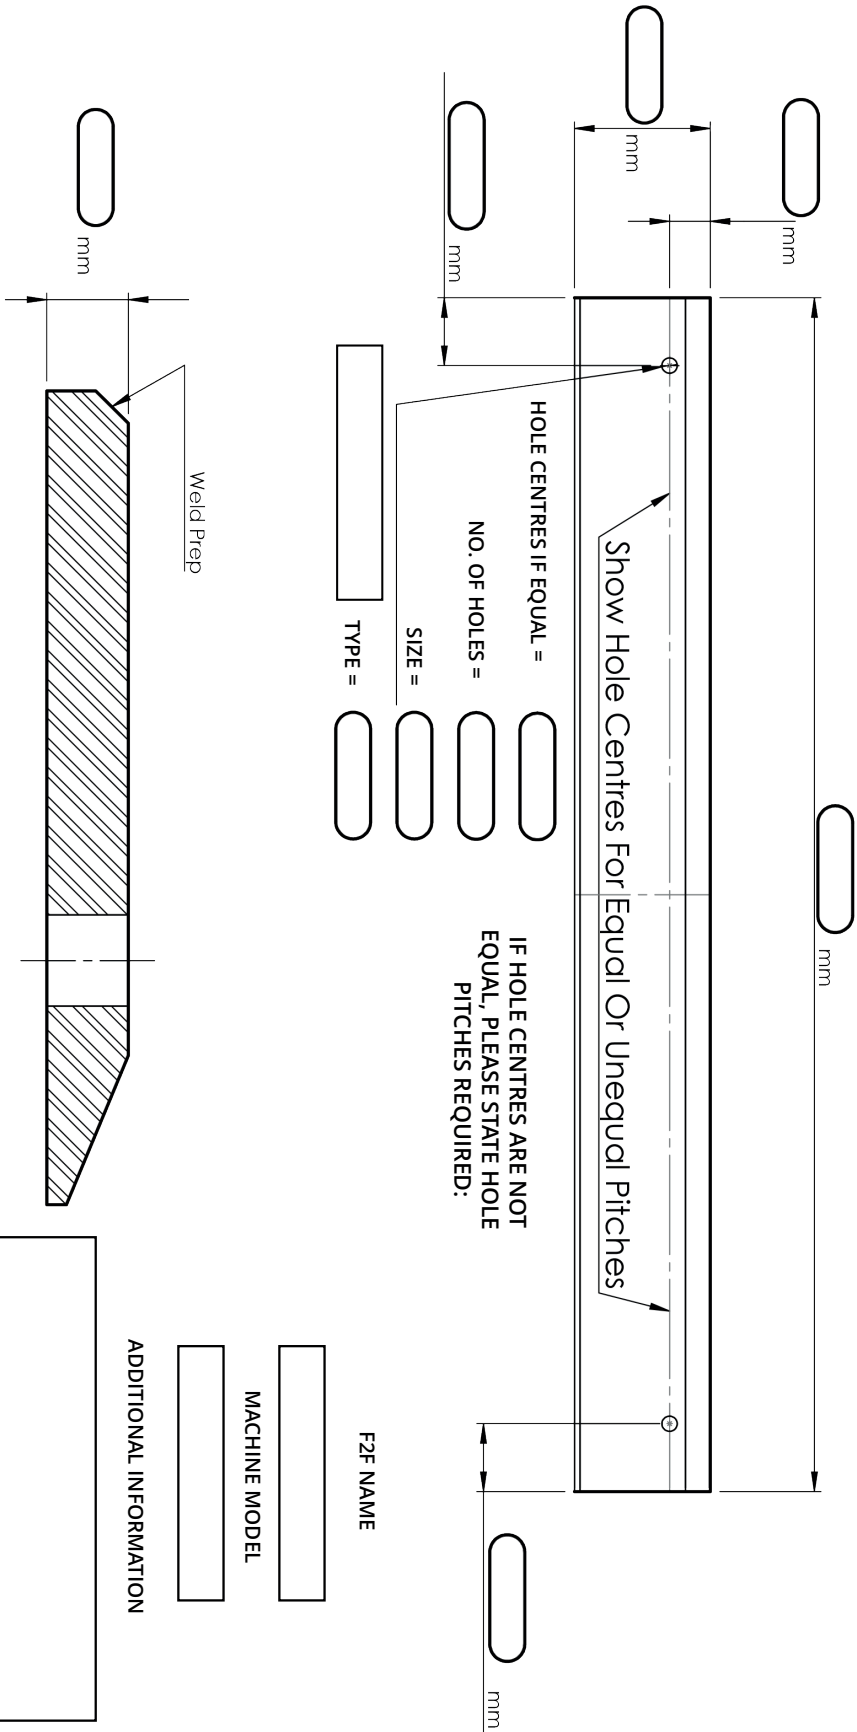

SINGLE BEVEL EDGE MEASURING SHEET