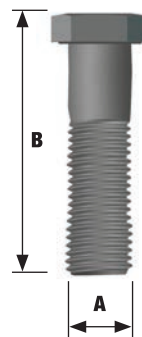

FASTENERS						
Product Code	Item	Series	Dimensions			
			A	B	C	
BL014/055/00	Bolt	K2	14	55		
NT014/000/00	Nut	K2			22