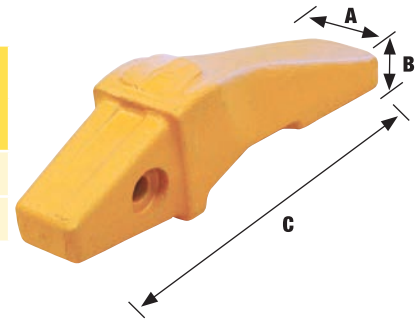

FLUSH MOUNTED ADAPTORS

Product Code	Original Part No.	Series	Dimensions (mm)			Edge Thickness	Weight (Kg)
			A	B	C		
BTCJA/300/FM	1U1304	J300/215	56	235	355	25-38	9.6
BTCJA/350/FM	1U1354	J350/225	65	285	425	32-45	14.4

How to identify a CAT style tip

To determine the size of a J Series style tip with no reference due to wear, measure the back of the tip as below:

A (mm)	B (")	Series
51	2.0	J200
57	2.25	J225
64	2.5	J250
76	3.0	J300
89	3.5	J350
102	4.0	J400
114	4.5	J460
140	5.5	J550