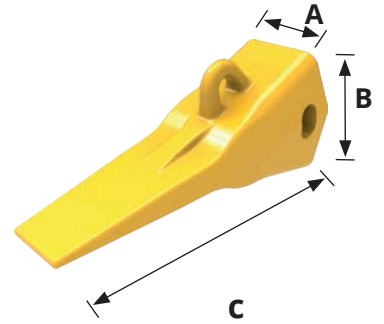

RIPPER TEETH MEDIUM

Product Code	Original Part No.	Series	Machine Size	Dimensions (mm)			Weight (Kg)
				A	B	C	
<i>BTCRT/350/MD</i>	<i>6Y-0352</i>	<i>R350</i>	<i>D5/6/7</i>	118	145	350	10.4
<i>BTCRT/400/MD</i>	<i>9W-2452</i>	<i>R450</i>	<i>D8/D9</i>	125	167	370	17.9
<i>BTCRT/500/MD</i>	<i>4T-5502</i>	<i>R500</i>	<i>D10/11</i>	150	220	440	32