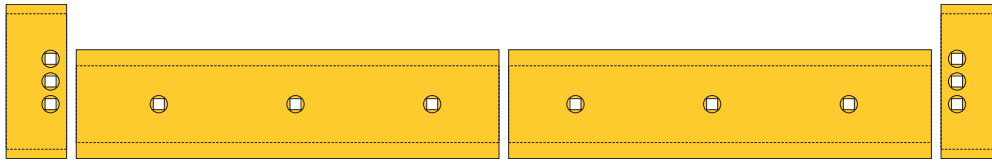

966 - STANDARD CONFIGURATION 972 - STANDARD CONFIGURATION

W x H x T (mm)
200 x 510 x 40
Bolt Holes No.
3
OEM Part No.
3G-6395HD
Astrak Part No.
DBLE40/016/510

W x H x T (mm)
1400 x 360 x 35
Bolt Holes No.
3
OEM Part No.
100-6668HD
Astrak Part No.
DBLC35/009/1400

W x H x T (mm)
1400 x 360 x 35
Bolt Holes No.
3
OEM Part No.
100-6668HD
Astrak Part No.
DBLC35/009/1400

W x H x T (mm)
200 x 510 x 40
Bolt Holes No.
3
OEM Part No.
3G-6395HD
Astrak Part No.
DBLE40/016/510

Size
1 1/4"

Part No.
PB114/105/00

Part No.
PN114/000/00

Full Kit	DBL/004	Base Edge	SBLE38/079/3195
Heel Plate	LHP035/146/565