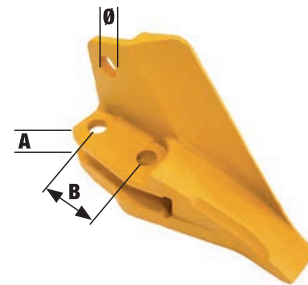

RIGHT HAND						
Product Code	Original Part No.	Series	Dimensions (mm)			Weight (Kg)
			A	B	Ø	
BTMYF/RHO/00	113-14RH	K3	27.5	53	17.6	2.9