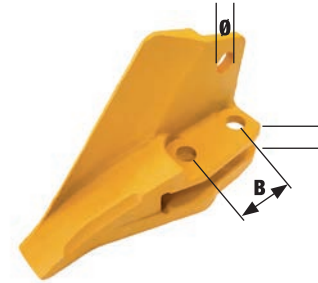

### RIGHT HAND

Product Code	Original Part No.	Series	Dimensions (mm)					Weight (Kg)
			A	B	C	D	Ø	
BTJCB/RH0/00	53103209	3CX	87.5	57	44.5	21	20.5	5.25

### FASTENERS

Product Code	Item	Series	Dimensions		
			A	B	C
PB034/063/00	Bolt	3CX	3/4"	2 3/4"	
PN034/000/00	Nut	3CX			28mm

LEFT HAND						
Product Code	Original Part No.	Series	Dimensions (mm)			Weight (Kg)
			A	B	Ø	
BTKUB/LH0/00	4210091011	K2	17.0	55	16.5	1.80