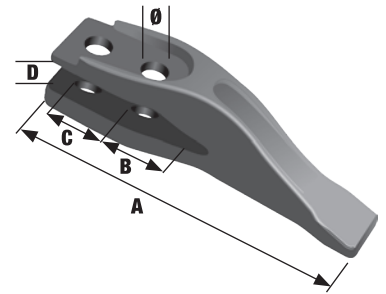

CENTRE

Product Code	Original Part No.	Series	Dimensions (mm)					Weight (Kg)
			A	B	C	D	Ø	
BTJCB/C00/00	53103205	3CX	245	57	44.5	21	20.5	2.5