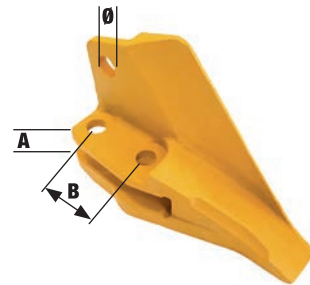

RIGHT HAND						
Product Code	Original Part No.	Series	Dimensions (mm)			Weight (Kg)
			A	B	Ø	
BTKUB/RH0/00	4210091012	K2	17.0	55	16.5	1.80