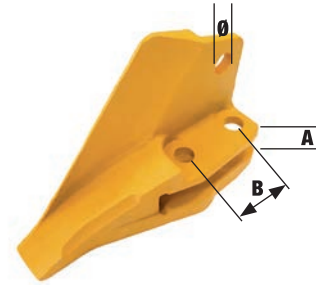

LEFT HAND						
Product Code	Original Part No.	Series	Dimensions (mm)			Weight (Kg)
			A	B	Ø	
BTMYF/LHO/00	113-114LH	K3	27.5	53	17.6	2.9