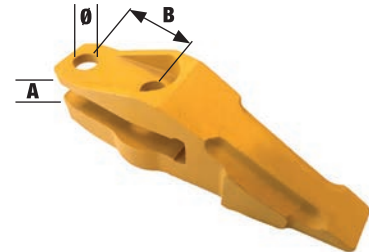

CENTRE						
Product Code	Original Part No.	Series	Dimensions (mm)			Weight (Kg)
			A	B	Ø	
BTKUB/C00/00	5017005010	K2	17.0	55	16.5	1.0