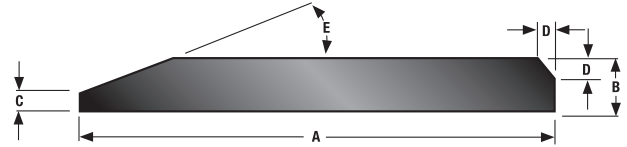

## HEEL SHROUDS

Product Code	Original Part No.	Machine Size	Dimensions (mm)					Weight (Kg)
			A	B	C	D	E	
HS140/022/110	HS140-110	15T - 20T	110	140	140	110	30	4.6
HS175/015/140	HS175-140	20T - 40T	140	175	175	115	40	10.6
HS190/016/230	HS230-190	40T - 80T	190	230	230	165	45	19.8

## LIP SHROUDS

Product Code	Original Part No.	Blade Size	Dimensions (mm)			Weight (Kg)
			A	B	C	
BTLIP/050/CW	HZ-50-150-23	40-50mm	45	190	150	7.7
BTLIP/070/CW	HZ-70-250-23	60-75mm	73.5	230	250	21.5
BTLIP/090/CW	HZ-90-360-30	80-100mm	95	254	360	36

## SINGLE BEVEL CUTTING EDGE - 500HB

Product Code	Dimensions (mm)					Length (mm)	Weight (Kg/m)
	A	B	C	D	E		
<i>SB012/110/3M (500HB)</i>	110	12	3	2	24°	3000	9.6
<i>SB016/150/3M (500HB)</i>	150	16	6	5	24°	3000	17.8
<i>SB020/150/3M (500HB)</i>	150	20	5	5	23°	3000	21.7
<i>SB020/200/3M (500HB)</i>	200	20	5	8	23°	3000	29.6
<i>SB025/200/3M (500HB)</i>	200	25	11	8	23°	3000	36.7
<i>SB025/250/3M (500HB)</i>	250	25	6	10	23°	3000	44.8
<i>SB030/250/3M (500HB)</i>	250	30	11	10	23°	3000	55.8
<i>SB030/300/3M (500HB)</i>	300	30	8	8	23°	3000	66.2
<i>SB040/300/3M (500HB)</i>	300	40	18	8	23°	3000	89.5
<i>SB045/400/3M (500HB)</i>	400	45	15	12	25°	3000	132.9
<i>SB050/400/3M (500HB)</i>	400	50	20	12	25°	3000	147.8