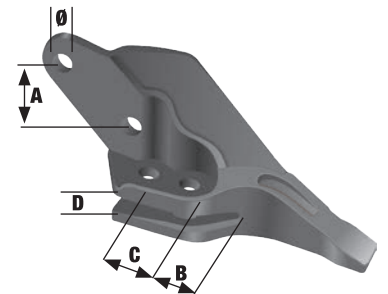

RIGHT HAND

Product Code	Original Part No.	Series	Dimensions (mm)					Weight (Kg)
			A	B	C	D	Ø	
BTJCB/RH0/00	53103209	3CX	87.5	57	44.5	21	20.5	5.25