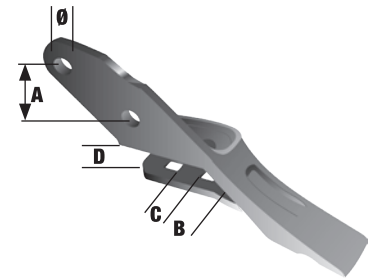

LEFT HAND

Product Code	Original Part No.	Series	Dimensions (mm)					Weight (Kg)
			A	B	C	D	Ø	
BTJCB/LH0/00	53103208	3CX	87.5	57	44.5	21	20.5	5.25