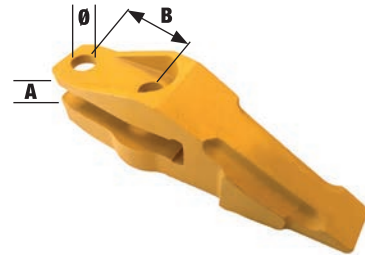

CENTRE						
Product Code	Original Part No.	Series	Dimensions (mm)			Weight (Kg)
			A	B	Ø	
BTMYF/C00/00	1462201M3	K3	27.5	53	17.6	2.0