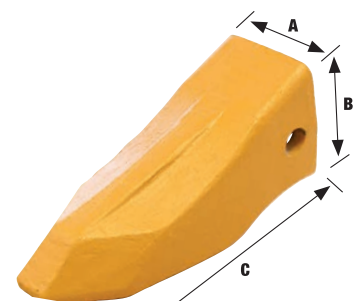

HD PENETRATION

Product Code	Original Part No.	Series	Dimensions (mm)			Weight (Kg)
			A	B	C	
BTCJT/300/HP	135-9300	J300/215	95	104	262	8.7
BTCJT/350/HP	144-1358	J350/225	112	119	295	13