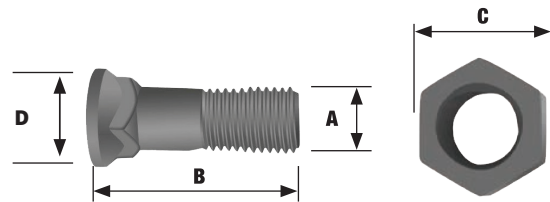

Plow Bolts and nuts are high tensile bolts used to fix bolt/on blades and edges to base edges. The bolt locks into the square countersunk holes in the bolt/on edge and is secured using a hex nut on the base edge side. A list of sizes we stock are listed below.

Bolt Code	Diameter (A)		Length (B)		Box Quantity	Nut Code	Nut Width (C)	Head Size (D)	
	Imperial	Metric	Imperial	Metric				Imperial	Metric
PB058/063/00	5/8"	15.88mm	2 1/2"	63mm	90	PN058/000/00	24mm	1 7/64"	28mm
PB058/089/00	5/8"	15.88mm	3 1/2"	89mm	50	PN058/000/00	24mm	1 7/64"	28mm
PB034/063/00	3/4"	19.05mm	2 1/2"	63mm	60	PN034/000/00	28mm	1 17/64"	32mm
PB034/075/00	3/4"	19.05mm	3"	75mm	50	PN034/000/00	28mm	1 17/64"	32mm
PB078/075/00	7/8"	22.23mm	3"	75mm	30	PN078/000/00	32mm	1 29/64"	36mm
PB078/089/00	7/8"	22.23mm	3 1/2"	89mm	25	PN078/000/00	32mm	1 29/64"	36mm
PB078/100/00	7/8"	22.23mm	4"	100mm	25	PN078/000/00	32mm	1 29/64"	36mm
PB100/089/00	1"	25.4mm	3 1/2"	89mm	20	PN100/000/00	37mm	1 41/64"	41mm
PB100/100/00	1"	25.4mm	4"	102mm	20	PN100/000/00	37mm	1 41/64"	41mm
PB114/105/00	1 1/4"	31.75mm	4 1/8"	105mm	10	PN114/000/00	46mm	2 3/64"	52mm