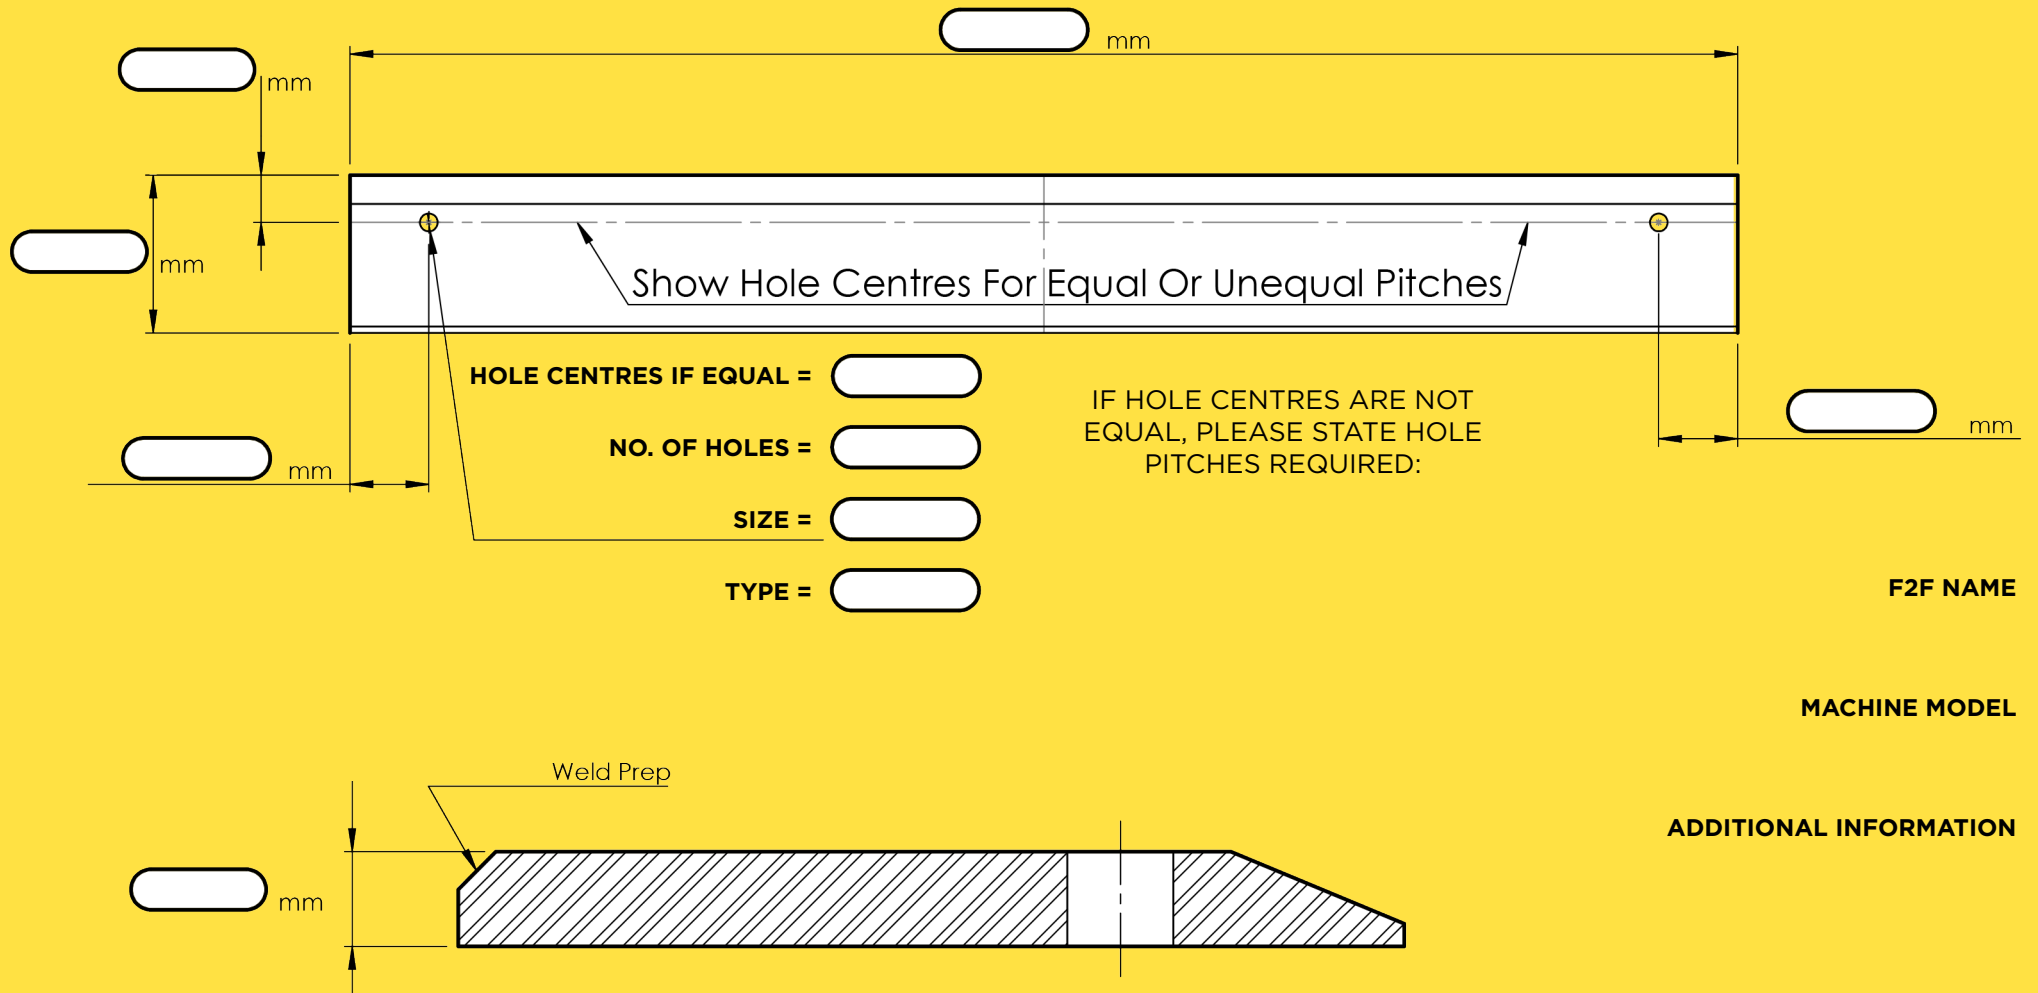

# SINGLE BEVEL EDGE MEASURING SHEET

**DO NOT SCALE**

**FOR THE BEST  
ON EARTH**

Tel 01592 655770  
 Fax 01592 650565  
 Email [uk@astrakgroup.com](mailto:uk@astrakgroup.com)  
 Web [www.astrakgroup.co.uk](http://www.astrakgroup.co.uk)