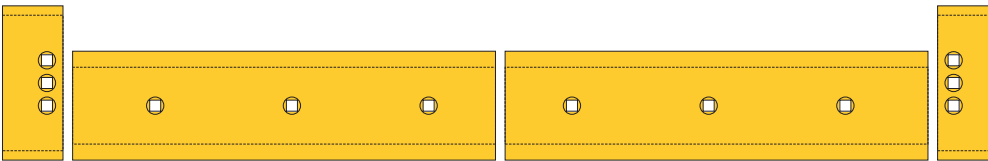

966 - STANDARD CONFIGURATION 972 - STANDARD CONFIGURATION

W x H x T (mm)
200 x 510 x 40
Bolt Holes No.
3
OEM Part No.
3G-6395HD
Astrak Part No.
DBLE40/016/510

W x H x T (mm)
1400 x 360 x 35
Bolt Holes No.
3
OEM Part No.
100-6668HD
Astrak Part No.
DBLC35/009/1400

W x H x T (mm)
1400 x 360 x 35
Bolt Holes No.
3
OEM Part No.
100-6668HD
Astrak Part No.
DBLC35/009/1400

W x H x T (mm)
200 x 510 x 40
Bolt Holes No.
3
OEM Part No.
3G-6395HD
Astrak Part No.
DBLE40/016/510

Full Kit	DBL/004	Base Edge	SBLE38/079/3195
Heel Plate	LHP035/146/565