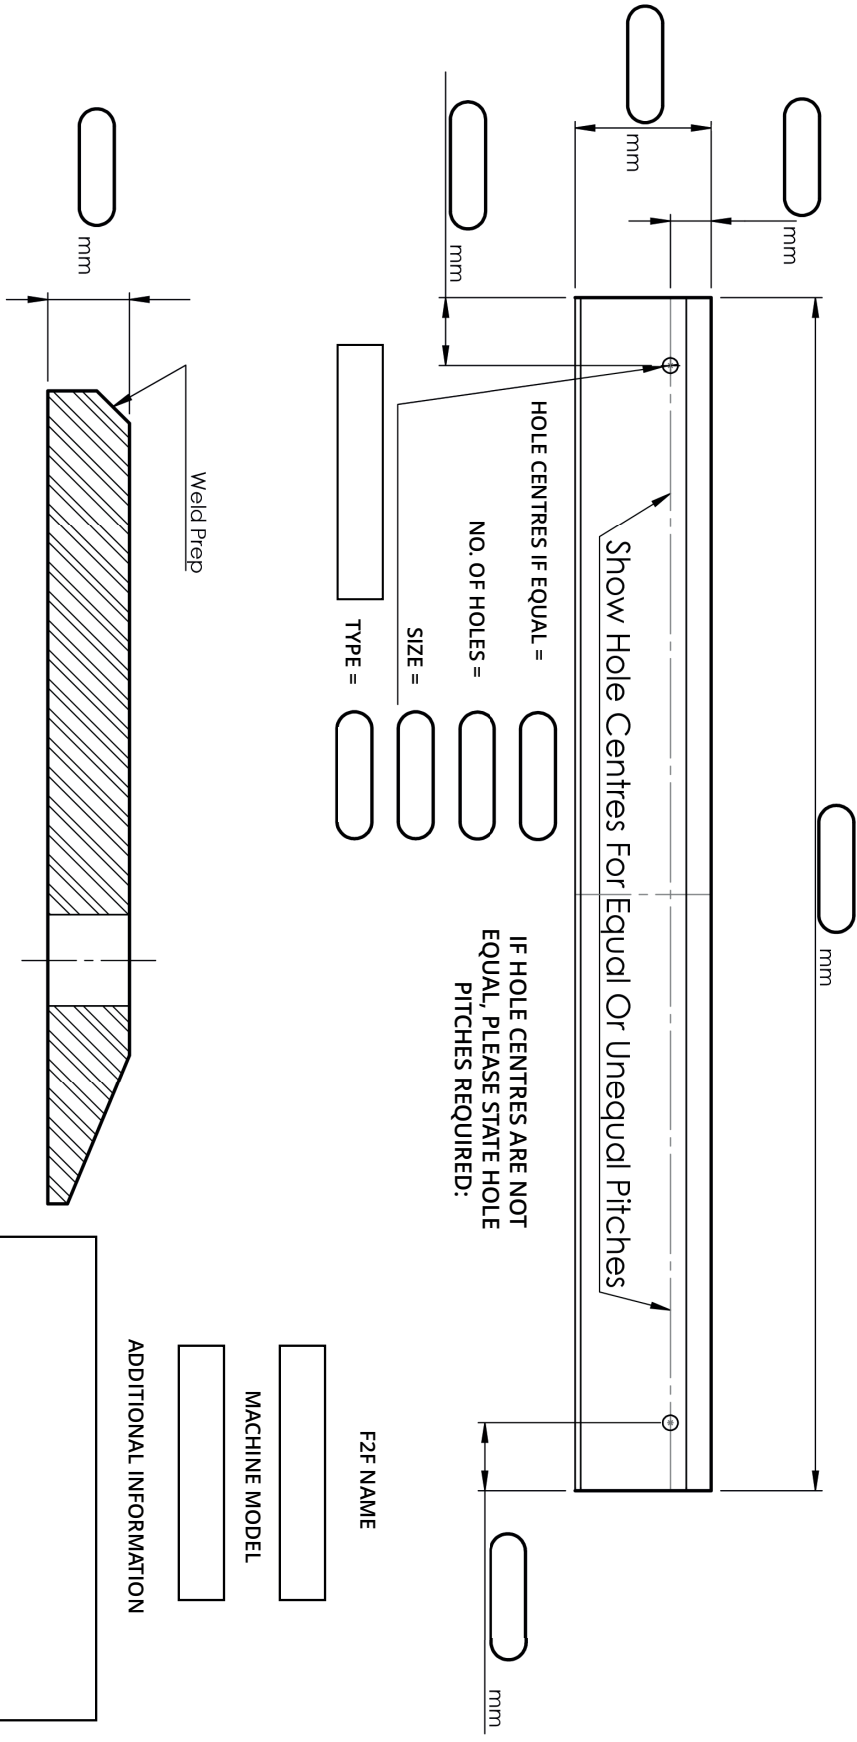

SINGLE BEVEL EDGE MEASURING SHEET

DO NOT SCALE

ADDITIONAL INFORMATION