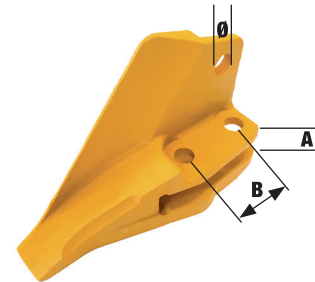

LEFT HAND						
Product Code	Original Part No.	Series	Dimensions (mm)			Weight (Kg)
			A	B	Ø	
BTMYF/LHO/00	113-114LH	K3	27.5	53	17.6	2.9