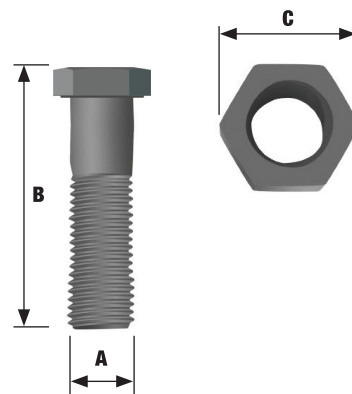

LEFT HAND

Product Code	Original Part No.	Series	Dimensions (mm)					Weight (Kg)
			A	B	C	D	Ø	
BTJCB/LH0/00	53103208	3CX	87.5	57	44.5	21	20.5	5.25

CENTRE

Product Code	Original Part No.	Series	Dimensions (mm)					Weight (Kg)
			A	B	C	D	Ø	
BTJCB/C00/00	53103205	3CX	245	57	44.5	21	20.5	2.5

RIGHT HAND

Product Code	Original Part No.	Series	Dimensions (mm)					Weight (Kg)
			A	B	C	D	Ø	
BTJCB/RH0/00	53103209	3CX	87.5	57	44.5	21	20.5	5.25

FASTENERS

Product Code	Item	Series	Dimensions		
			A	B	C
PB034/063/00	Bolt	3CX	3/4"	2 3/4"	
PN034/000/00	Nut	3CX			28mm

LEFT HAND						
Product Code	Original Part No.	Series	Dimensions (mm)			Weight (Kg)
			A	B	Ø	
BTKUB/LH0/00	4210091011	K2	17.0	55	16.5	1.80

CENTRE						
Product Code	Original Part No.	Series	Dimensions (mm)			Weight (Kg)
			A	B	Ø	
BTKUB/C00/00	5017005010	K2	17.0	55	16.5	1.0

RIGHT HAND						
Product Code	Original Part No.	Series	Dimensions (mm)			Weight (Kg)
			A	B	Ø	
BTKUB/RH0/00	4210091012	K2	17.0	55	16.5	1.80

FASTENERS						
Product Code	Item	Series	Dimensions			
			A	B	C	
BL014/055/00	Bolt	K2	14	55		
NT014/000/00	Nut	K2			22	