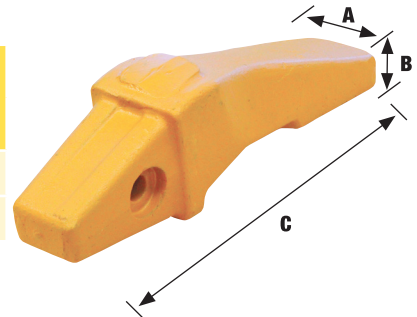

FLUSH MOUNTED ADAPTORS

Product Code	Original Part No.	Series	Dimensions (mm)			Edge Thickness	Weight (Kg)
			A	B	C		
BTCJA/300/FM	1U1304	J300/215	56	235	355	25-38	9.6
BTCJA/350/FM	1U1354	J350/225	65	285	425	32-45	14.4

How to identify a CAT syle tip

To determine the size of a J Series style tip with no reference due to wear, measure the back of the tip as below:

A (mm)	B (")	Series
51	2.0	J200
57	2.25	J225
64	2.5	J250
76	3.0	J300
89	3.5	J350
102	4.0	J400
114	4.5	J460
140	5.5	J550