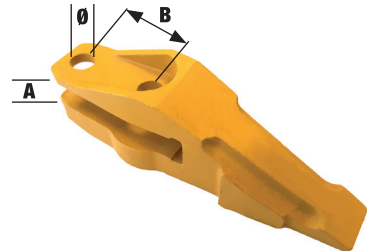

CENTRE						
Product Code	Original Part No.	Series	Dimensions (mm)			Weight (Kg)
			A	B	Ø	
BTMYF/C00/00	1462201M3	K3	27.5	53	17.6	2.0