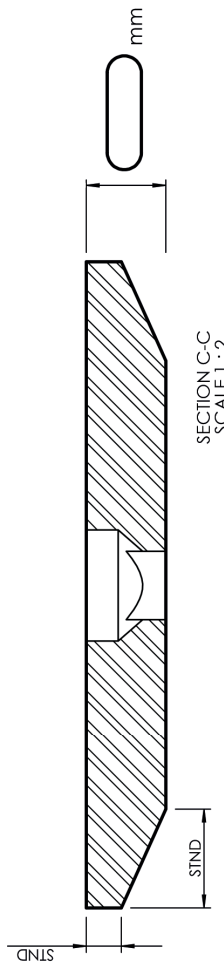

DO NOT SCALE