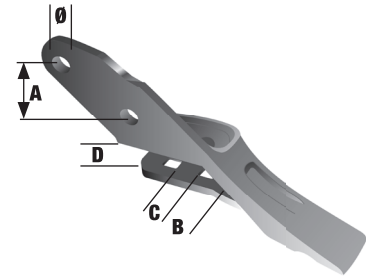

LEFT HAND

Product Code	Original Part No.	Series	Dimensions (mm)					Weight (Kg)
			A	B	C	D	Ø	
BTJCB/LH0/00	53103208	3CX	87.5	57	44.5	21	20.5	5.25