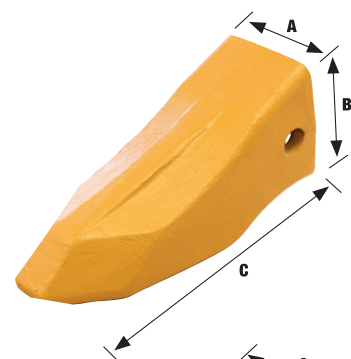

HD PENETRATION

Product Code	Original Part No.	Series	Dimensions (mm)			Weight (Kg)
			A	B	C	
BTCJT/300/HP	135-9300	J300/215	95	104	262	8.7
BTCJT/350/HP	144-1358	J350/225	112	119	295	13