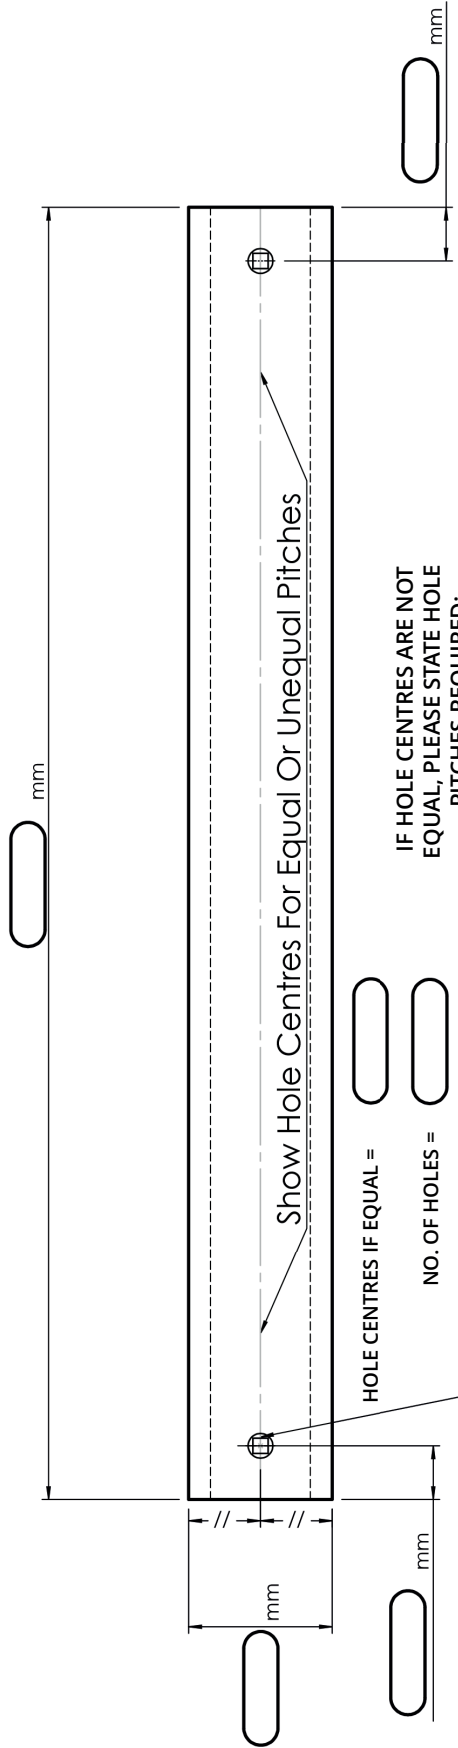

DOUBLE BEVEL EDGE MEASURING SHEET

HOLE CENTRES IF EQUAL =

NO. OF HOLES =

SIZE =

TYPE =

IF HOLE CENTRES ARE NOT EQUAL, PLEASE STATE HOLE PITCHES REQUIRED:

F2F NAME

MACHINE MODEL

ADDITIONAL INFORMATION