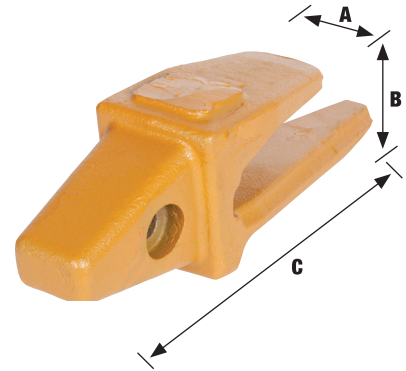

TIGER TEETH

Product Code	Original Part No.	Series	Dimensions (mm)			Weight (Kg)
			A	B	C	
BTCJT/300/ST	1U3302TL	J300	91	103	260	4.5
BTCJT/350/ST	1U3352TL	J350	103	112	280	5.5

TWIN TIGER TEETH

Product Code	Original Part No.	Series	Dimensions (mm)			Weight (Kg)
			A	B	C	
BTCJT/300/TT	1U3302WTL	J300	91	103	260	4.7
BTCJT/350/TT	1U3352WTL	J350	103	112	280	6.75

PINS

Product Code	Original Part No.	Series	Dimensions (mm)	
			A	B
BTCJP/200/00	8E6208	J200	10	55
BTCJP/225/00	6Y3228	J225	14	69
BTCJP/250/00	8E6258	J250	14	76
BTCJP/300/00	9J2308	J300	14	92
BTCJP/350/00	8E6358	J350	19	105
BTCJP/400/00	7T3408	J400	22	118
BTCJP/460/00	8E0468	J460	24	133
BTCJP/550/00	6Y8558	J550	25	160
BTCJP/600/00	6I6608	J600	30	192

RETAINERS

Product Code	Original Part No.	Series	Dimensions (mm)
			C
BTCJR/200/SD	8E6209	J200	21.5
BTCJR/300/SD	8E6259	J225	30
BTCJR/300/SD	8E6259	J250	30
BTCJR/300/SD	8E6259	J300	30
BTCJR/350/SD	8E6359	J350	40
BTCJR/400/SD	8E8409	J400	42
BTCJR/460/SD	8E0469	J460	44
BTCJR/550/SD	8E5559	J550	53
BTCJR/600/SD	6I6609	J600	58

TWIN STRAP ADAPTORS

Product Code	Original Part No.	Series	Dimensions (mm)			Edge Thickness	Weight (Kg)
			A	B	C		
BTCJA/250/CW	6Y3254	J250/205	45	98	250	25	5.1
BTCJA/300/CW	3G6304	J300/215	56	130	330	30-32	7
BTCJA/350/CW	6I6354	J350/225	65	137	346	40	9.5
BTCJA/400/CW	6I6404	J400	70	140	390	45	15.2
BTCJA/460/CW	6I6464	J460/235	85	160	420	50	21.1
BTCJA/550/CW	6I6554	J550/245	108	183	520	60	35