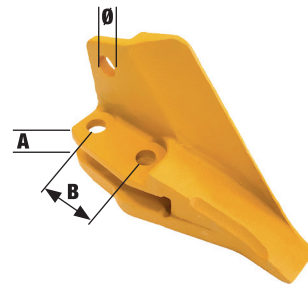

RIGHT HAND						
Product Code	Original Part No.	Series	Dimensions (mm)			Weight (Kg)
			A	B	Ø	
BTKUB/RH0/00	4210091012	K2	17.0	55	16.5	1.80