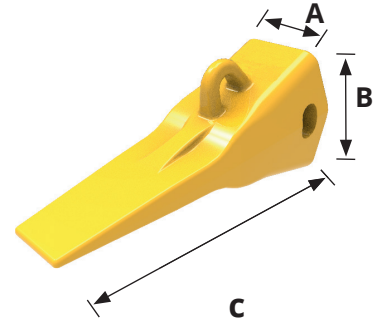

TWIN STRAP ADAPTORS

Product Code	Original Part No.	Series	Dimensions (mm)			Edge Thickness	Weight (Kg)
			A	B	C		
BTCJA/250/CW	6Y3254	J250/205	45	98	250	25	5.1
BTCJA/300/CW	3G6304	J300/215	56	130	330	30-32	7
BTCJA/350/CW	6I6354	J350/225	65	137	346	40	9.5
BTCJA/400/CW	6I6404	J400	70	140	390	45	15.2
BTCJA/460/CW	6I6464	J460/235	85	160	420	50	21.1
BTCJA/550/CW	6I6554	J550/245	108	183	520	60	35

FLUSH MOUNTED ADAPTORS

Product Code	Original Part No.	Series	Dimensions (mm)			Edge Thickness	Weight (Kg)
			A	B	C		
BTCJA/300/FM	1U1304	J300/215	56	235	355	25-38	9.6
BTCJA/350/FM	1U1354	J350/225	65	285	425	32-45	14.4

How to identify a CAT syle tip

To determine the size of a J Series style tip with no reference due to wear, measure the back of the tip as below:

A (mm)	B (")	Series
51	2.0	J200
57	2.25	J225
64	2.5	J250
76	3.0	J300
89	3.5	J350
102	4.0	J400
114	4.5	J460
140	5.5	J550

Place a tape measure across the back of the tip at the midpoint of the side walls.

The fourth and fifth digits in the CAT Part Number often refer to the series eg **1U3352 = J350**

RIPPER TEETH MEDIUM

Product Code	Original Part No.	Series	Machine Size	Dimensions (mm)			Weight (Kg)
				A	B	C	
<i>BTCRT/350/MD</i>	<i>6Y-0352</i>	<i>R350</i>	<i>D5/6/7</i>	118	145	350	10.4
<i>BTCRT/450/MD</i>	<i>9W-2452</i>	<i>R450</i>	<i>D8/D9</i>	125	167	370	17.9
<i>BTCRT/500/MD</i>	<i>4T-5502</i>	<i>R500</i>	<i>D10/11</i>	150	220	440	32