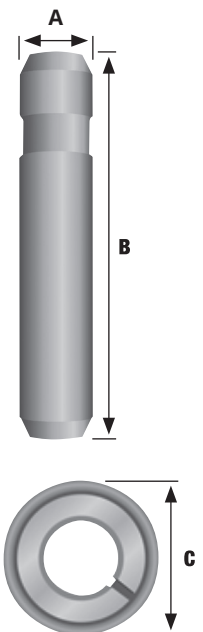

HD PENETRATION

Product Code	Original Part No.	Series	Dimensions (mm)			Weight (Kg)
			A	B	C	
BTCJT/300/HP	135-9300	J300/215	95	104	262	8.7
BTCJT/350/HP	144-1358	J350/225	112	119	295	13

HD ABRASION

Product Code	Original Part No.	Series	Dimensions (mm)			Weight (Kg)
			A	B	C	
BTCJT/350/HA	4T-2353	J350	104	113	238	7.1
BTCJT/400/HA	7T-3403	J400	124	133	275	13.5
BTCJT/460/HA	9N-4453	J460/235	140	145	310	21
BTCJT/550/HA	6Y-2553	J550/245	166	158	356	30
BTCJT/600/HA	6I-6603	J600	201	195	415	58

TIGER TEETH

Product Code	Original Part No.	Series	Dimensions (mm)			Weight (Kg)
			A	B	C	
BTCJT/300/ST	1U3302TL	J300	91	103	260	4.5
BTCJT/350/ST	1U3352TL	J350	103	112	280	5.5

TWIN TIGER TEETH

Product Code	Original Part No.	Series	Dimensions (mm)			Weight (Kg)
			A	B	C	
BTCJT/300/TT	1U3302WTL	J300	91	103	260	4.7
BTCJT/350/TT	1U3352WTL	J350	103	112	280	6.75

PINS

Product Code	Original Part No.	Series	Dimensions (mm)	
			A	B
BTCJP/200/00	8E6208	J200	10	55
BTCJP/225/00	6Y3228	J225	14	69
BTCJP/250/00	8E6258	J250	14	76
BTCJP/300/00	9J2308	J300	14	92
BTCJP/350/00	8E6358	J350	19	105
BTCJP/400/00	7T3408	J400	22	118
BTCJP/460/00	8E0468	J460	24	133
BTCJP/550/00	6Y8558	J550	25	160
BTCJP/600/00	6I6608	J600	30	192

TWIN STRAP ADAPTORS

Product Code	Original Part No.	Series	Dimensions (mm)			Edge Thickness	Weight (Kg)
			A	B	C		
BTCJA/250/CW	6Y3254	J250/205	45	98	250	25	5.1
BTCJA/300/CW	3G6304	J300/215	56	130	330	30-32	7
BTCJA/350/CW	6I6354	J350/225	65	137	346	40	9.5
BTCJA/400/CW	6I6404	J400	70	140	390	45	15.2
BTCJA/460/CW	6I6464	J460/235	85	160	420	50	21.1
BTCJA/550/CW	6I6554	J550/245	108	183	520	60	35