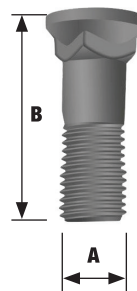

RIGHT HAND

Product Code	Original Part No.	Series	Dimensions (mm)					Weight (Kg)
			A	B	C	D	Ø	
BTJCB/RH0/00	53103209	3CX	87.5	57	44.5	21	20.5	5.25

FASTENERS

Product Code	Item	Series	Dimensions		
			A	B	C
PB034/063/00	Bolt	3CX	3/4"	2 3/4"	
PN034/000/00	Nut	3CX			28mm

RIGHT HAND						
Product Code	Original Part No.	Series	Dimensions (mm)			Weight (Kg)
			A	B	Ø	
BTKUB/RH0/00	4210091012	K2	17.0	55	16.5	1.80

FASTENERS						
Product Code	Item	Series	Dimensions			
			A	B	C	
BL014/055/00	Bolt	K2	14	55		
NT014/000/00	Nut	K2			22	

LEFT HAND						
Product Code	Original Part No.	Series	Dimensions (mm)			Weight (Kg)
			A	B	Ø	
BTMYF/LHO/00	113-114LH	K3	27.5	53	17.6	2.9

CENTRE						
Product Code	Original Part No.	Series	Dimensions (mm)			Weight (Kg)
			A	B	Ø	
BTMYF/C00/00	1462201M3	K3	27.5	53	17.6	2.0

RIGHT HAND						
Product Code	Original Part No.	Series	Dimensions (mm)			Weight (Kg)
			A	B	Ø	
BTMYF/RHO/00	113-14RH	K3	27.5	53	17.6	2.9

FASTENERS						
Product Code	Item	Series	Dimensions			
			A	B	C	
PB058/063/00	Bolt	K3	5/8"	63		
PN058/000/00	Nut	K3			24	