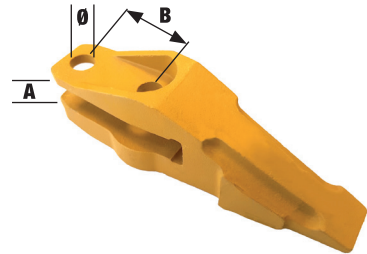

LEFT HAND

Product Code	Original Part No.	Series	Dimensions (mm)					Weight (Kg)
			A	B	C	D	Ø	
BTJCB/LH0/00	53103208	3CX	87.5	57	44.5	21	20.5	5.25

CENTRE

Product Code	Original Part No.	Series	Dimensions (mm)					Weight (Kg)
			A	B	C	D	Ø	
BTJCB/C00/00	53103205	3CX	245	57	44.5	21	20.5	2.5

RIGHT HAND

Product Code	Original Part No.	Series	Dimensions (mm)					Weight (Kg)
			A	B	C	D	Ø	
BTJCB/RH0/00	53103209	3CX	87.5	57	44.5	21	20.5	5.25

FASTENERS

Product Code	Item	Series	Dimensions		
			A	B	C
PB034/063/00	Bolt	3CX	3/4"	2 3/4"	
PN034/000/00	Nut	3CX			28mm

LEFT HAND						
Product Code	Original Part No.	Series	Dimensions (mm)			Weight (Kg)
			A	B	Ø	
BTKUB/LH0/00	4210091011	K2	17.0	55	16.5	1.80

CENTRE						
Product Code	Original Part No.	Series	Dimensions (mm)			Weight (Kg)
			A	B	Ø	
BTKUB/C00/00	5017005010	K2	17.0	55	16.5	1.0