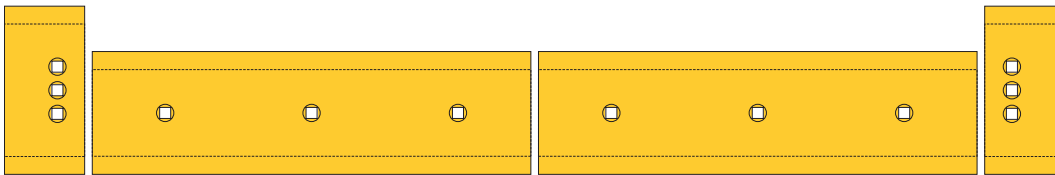

980 - STANDARD CONFIGURATION

W x H x T (mm) 265 x 556 x 40	W x H x T (mm) 1450 x 406 x 40	W x H x T (mm) 1450 x 406 x 40	W x H x T (mm) 265 x 556 x 40
Bolt Holes No. 3	Bolt Holes No. 3	Bolt Holes No. 3	Bolt Holes No. 3
OEM Part No. 1U-0761	OEM Part No. 109-9230	OEM Part No. 109-9230	OEM Part No. 1U-0761
Astrak Part No. DBLE40/049/265	Astrak Part No. DBLC40/048/1450	Astrak Part No. DBLC40/048/1450	Astrak Part No. DBLE40/049/265
Full Kit	<i>DBL/009</i>	Base Edge	<i>SBLC45/530/3405</i>
Heel Plate	<i>LHP035/514/626</i>		