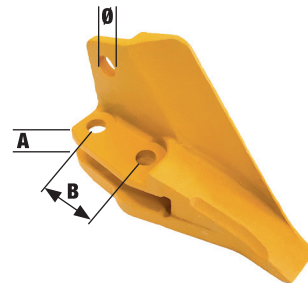

RIGHT HAND						
Product Code	Original Part No.	Series	Dimensions (mm)			Weight (Kg)
			A	B	Ø	
BTMYF/RHO/00	113-14RH	K3	27.5	53	17.6	2.9