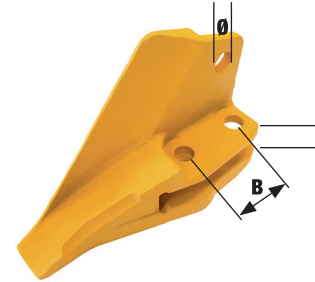

LEFT HAND

Product Code	Original Part No.	Series	Dimensions (mm)					Weight (Kg)
			A	B	C	D	Ø	
BTJCB/LH0/00	53103208	3CX	87.5	57	44.5	21	20.5	5.25

CENTRE

Product Code	Original Part No.	Series	Dimensions (mm)					Weight (Kg)
			A	B	C	D	Ø	
BTJCB/C00/00	53103205	3CX	245	57	44.5	21	20.5	2.5

RIGHT HAND

Product Code	Original Part No.	Series	Dimensions (mm)					Weight (Kg)
			A	B	C	D	Ø	
BTJCB/RH0/00	53103209	3CX	87.5	57	44.5	21	20.5	5.25

FASTENERS

Product Code	Item	Series	Dimensions		
			A	B	C
PB034/063/00	Bolt	3CX	3/4"	2 3/4"	
PN034/000/00	Nut	3CX			28mm

LEFT HAND						
Product Code	Original Part No.	Series	Dimensions (mm)			Weight (Kg)
			A	B	Ø	
BTKUB/LH0/00	4210091011	K2	17.0	55	16.5	1.80

CENTRE						
Product Code	Original Part No.	Series	Dimensions (mm)			Weight (Kg)
			A	B	Ø	
BTKUB/C00/00	5017005010	K2	17.0	55	16.5	1.0