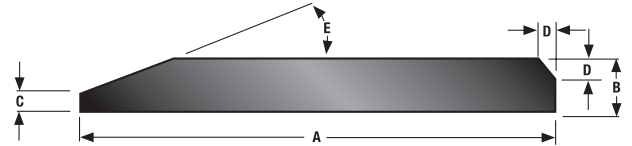

SINGLE BEVEL CUTTING EDGE - 500HB