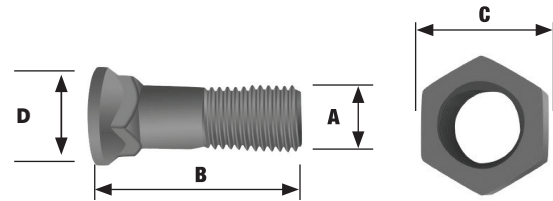

Bolt Code	Diameter (A)		Length (B)		Box Quantity	Nut Code	Nut Width (C)	Head Size (D)	
	Imperial	Metric	Imperial	Metric				Imperial	Metric
PB058/063/00	5/8"	15.88mm	2 1/2"	63mm	90	PN058/000/00	24mm	1 7/64"	28mm
PB058/089/00	5/8"	15.88mm	3 1/2"	89mm	50	PN058/000/00	24mm	1 7/64"	28mm
PB034/063/00	3/4"	19.05mm	2 1/2"	63mm	60	PN034/000/00	28mm	1 17/64"	32mm
PB034/075/00	3/4"	19.05mm	3"	75mm	50	PN034/000/00	28mm	1 17/64"	32mm
PB078/075/00	7/8"	22.23mm	3"	75mm	30	PN078/000/00	32mm	1 29/64"	36mm
PB078/089/00	7/8"	22.23mm	3 1/2"	89mm	25	PN078/000/00	32mm	1 29/64"	36mm
PB078/100/00	7/8"	22.23mm	4"	100mm	25	PN078/000/00	32mm	1 29/64"	36mm
PB100/089/00	1"	25.4mm	3 1/2"	89mm	20	PN100/000/00	37mm	1 41/64"	41mm
PB100/100/00	1"	25.4mm	4"	102mm	20	PN100/000/00	37mm	1 41/64"	41mm
PB114/105/00	1 1/4"	31.75mm	4 1/8"	105mm	10	PN114/000/00	46mm	2 3/64"	52mm