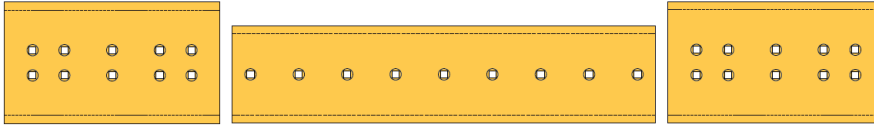

L150/ L180 HIGH TIP BUCKET

W x H x T (mm)
863 x 480 x 35
Bolt Holes No.
10
OEM Part No.
11081069-4
Astrak Part No.
EBLE35/391/483M

W x H x T (mm)
1666 x 380 x 35
Bolt Holes No.
9
OEM Part No.
11081065-2
Astrak Part No.
DBLE35/391/1666M

W x H x T (mm)
863 x 480 x 35
Bolt Holes No.
10
OEM Part No.
11081069-4
Astrak Part No.
EBLE35/391/483M

Size
1"

Part No.
PB100/089/00

Part No.
PN034/000/00

Full Set
23